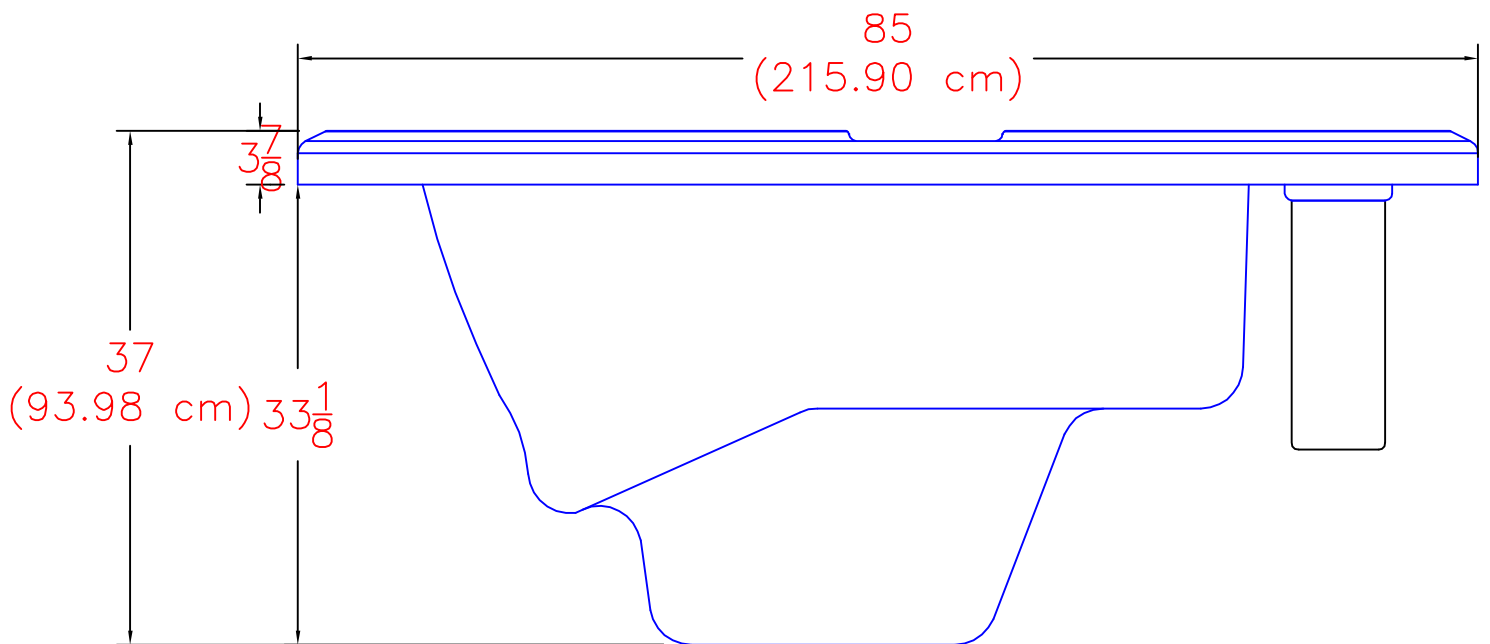

2016 SELF CLEAN 395-37" GOLD  
(30 actual jets)

NOTE:  
Dimensional tolerances are as follows due to variations in manufacturing:  
Length / Width / Height(s): +/- 3/8"  
Height Variance (side to side): +/- 1/4"