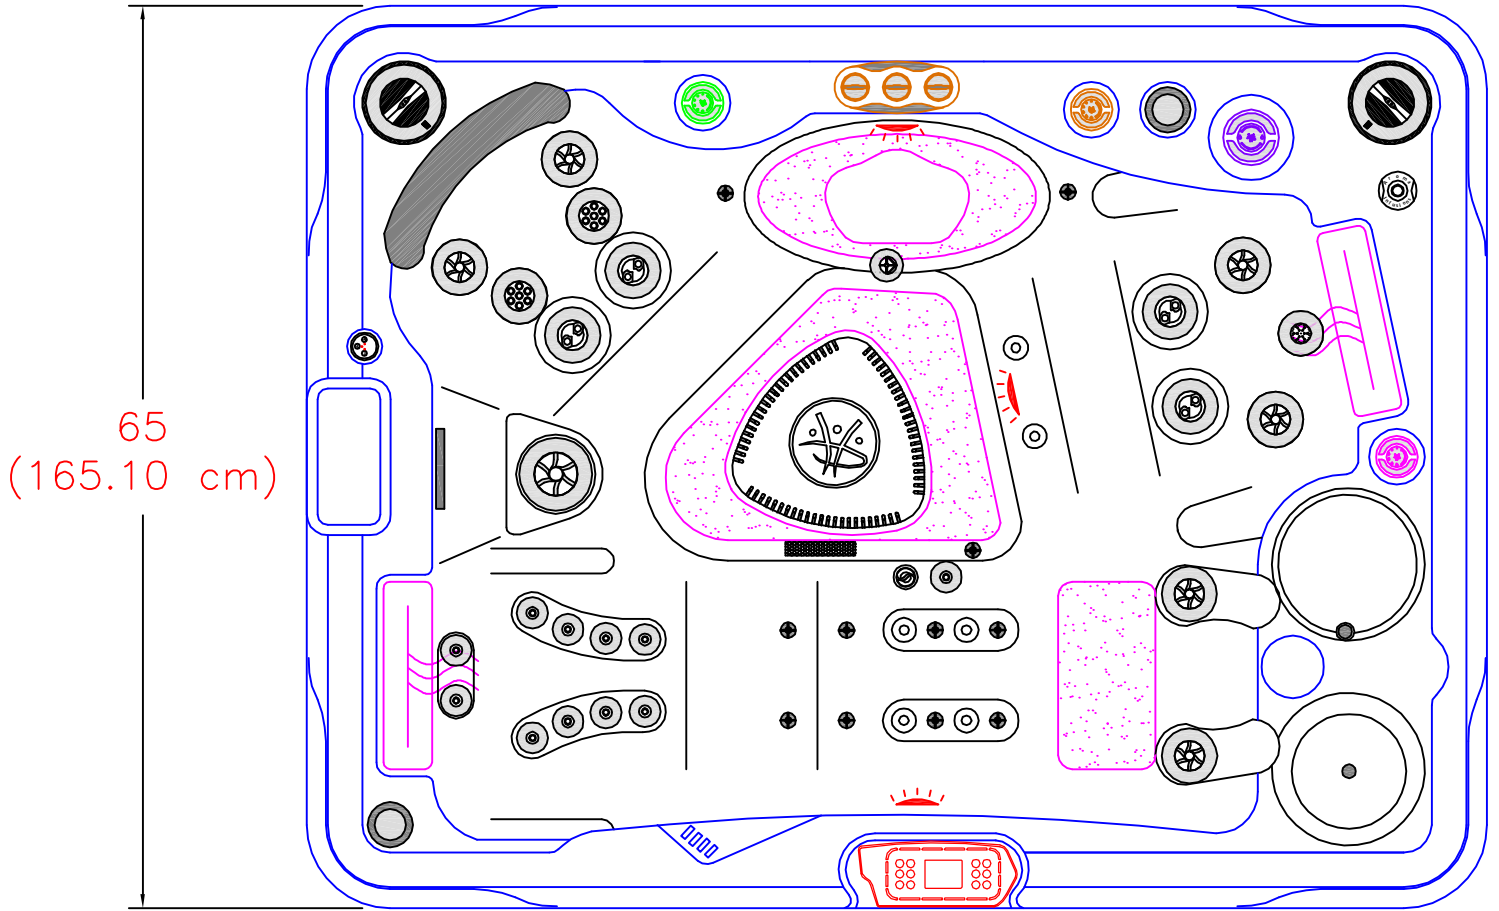

2016 SELF CLEAN 395-37" GOLD  
(30 actual jets)

NOTE:  
Dimensional tolerances are as follows due to variations in manufacturing:  
Length / Width / Height(s): +/- 3/8"  
Height Variance (side to side): +/- 1/4"