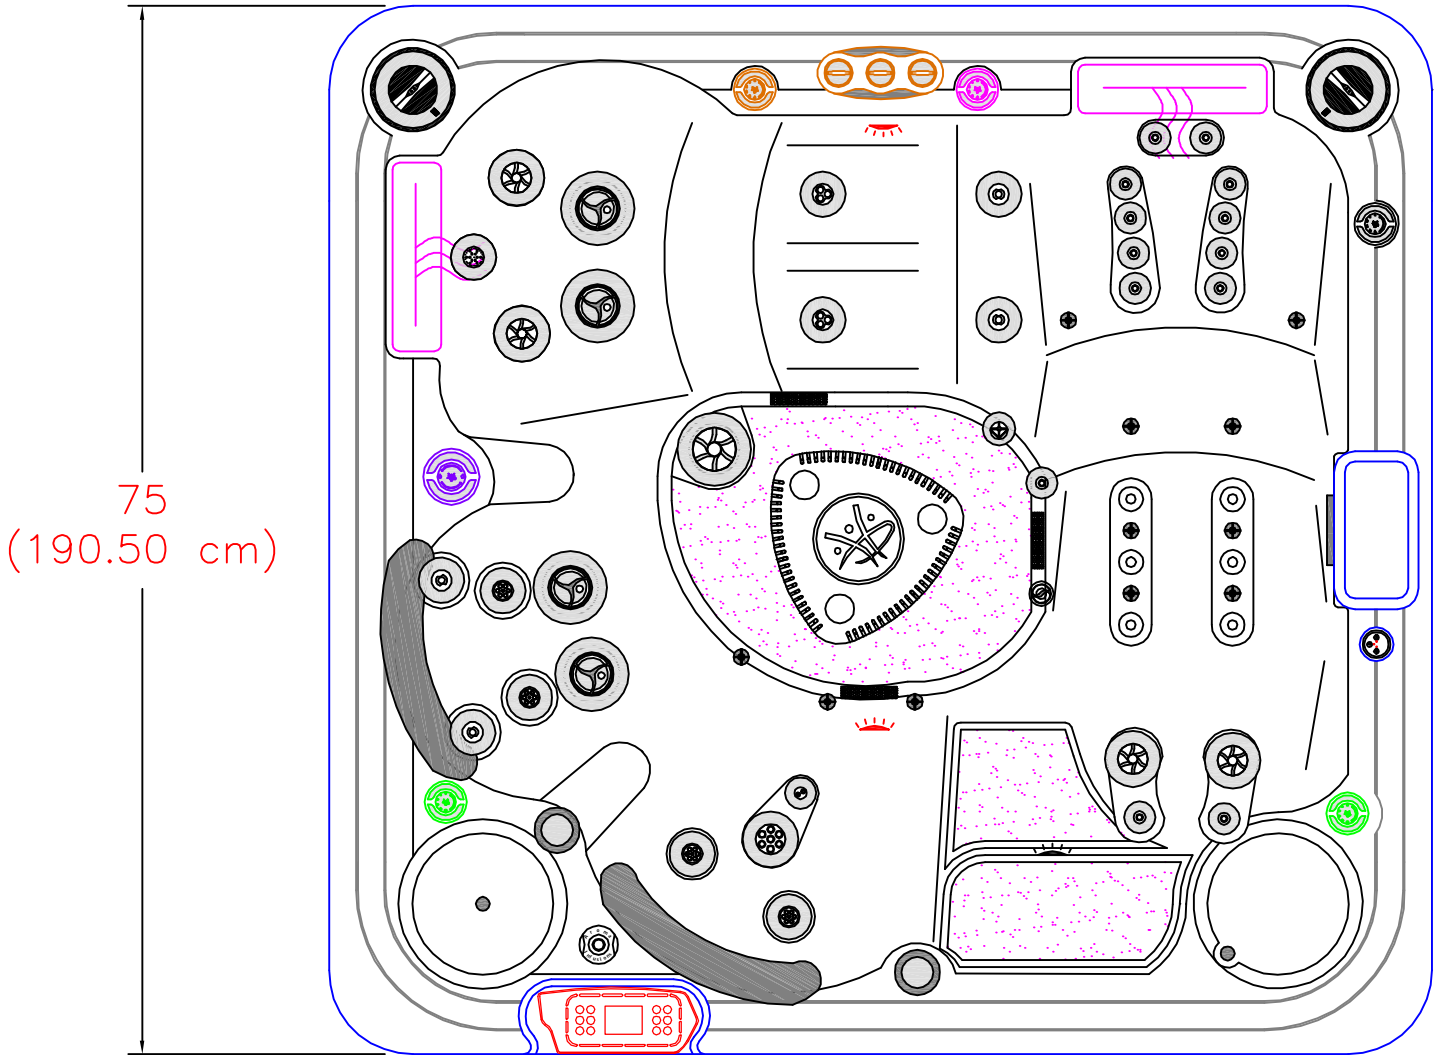

2016 SELF CLEAN 495 PLATINUM
(40 actual jets)

79
(200.66 cm)

$3\frac{7}{8}$
37
(93.98 cm) $33\frac{1}{8}$

NOTE:

Dimensional tolerances are as follows due to variations in manufacturing:

Length / Width / Height(s): +/- 3/8"

Height Variance (side to side): +/- 1/4"