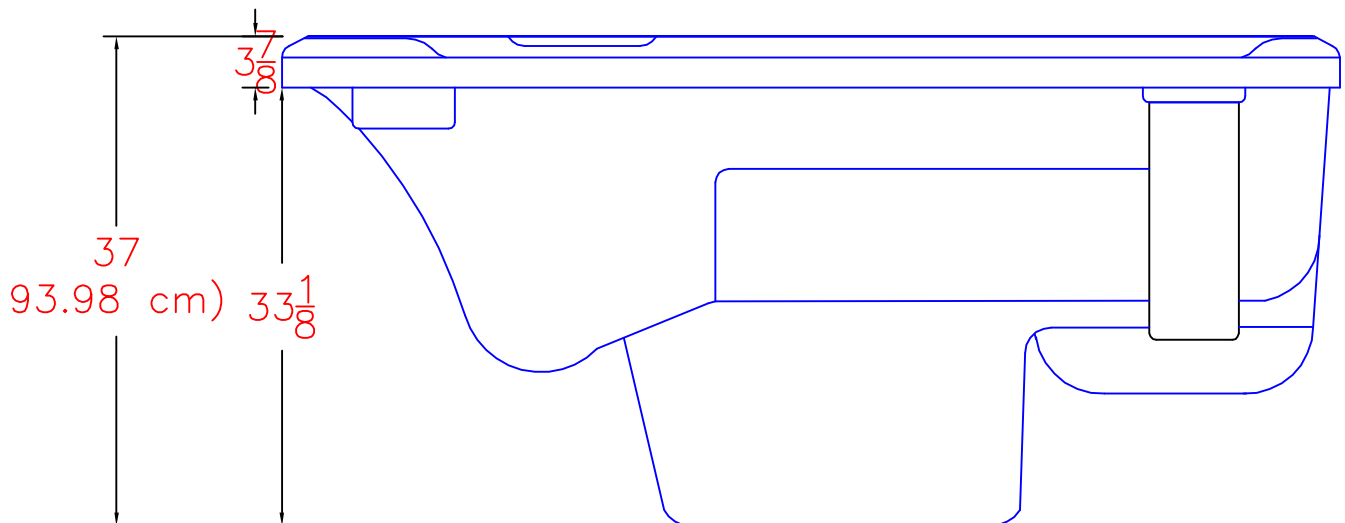

2016 SELF CLEAN 570-37" PLATINUM
(42 actual jets)

NOTE:
Dimensional tolerances are as follows due to variations in manufacturing:
Length / Width / Height(s): +/- 3/8"
Height Variance (side to side): +/- 1/4"