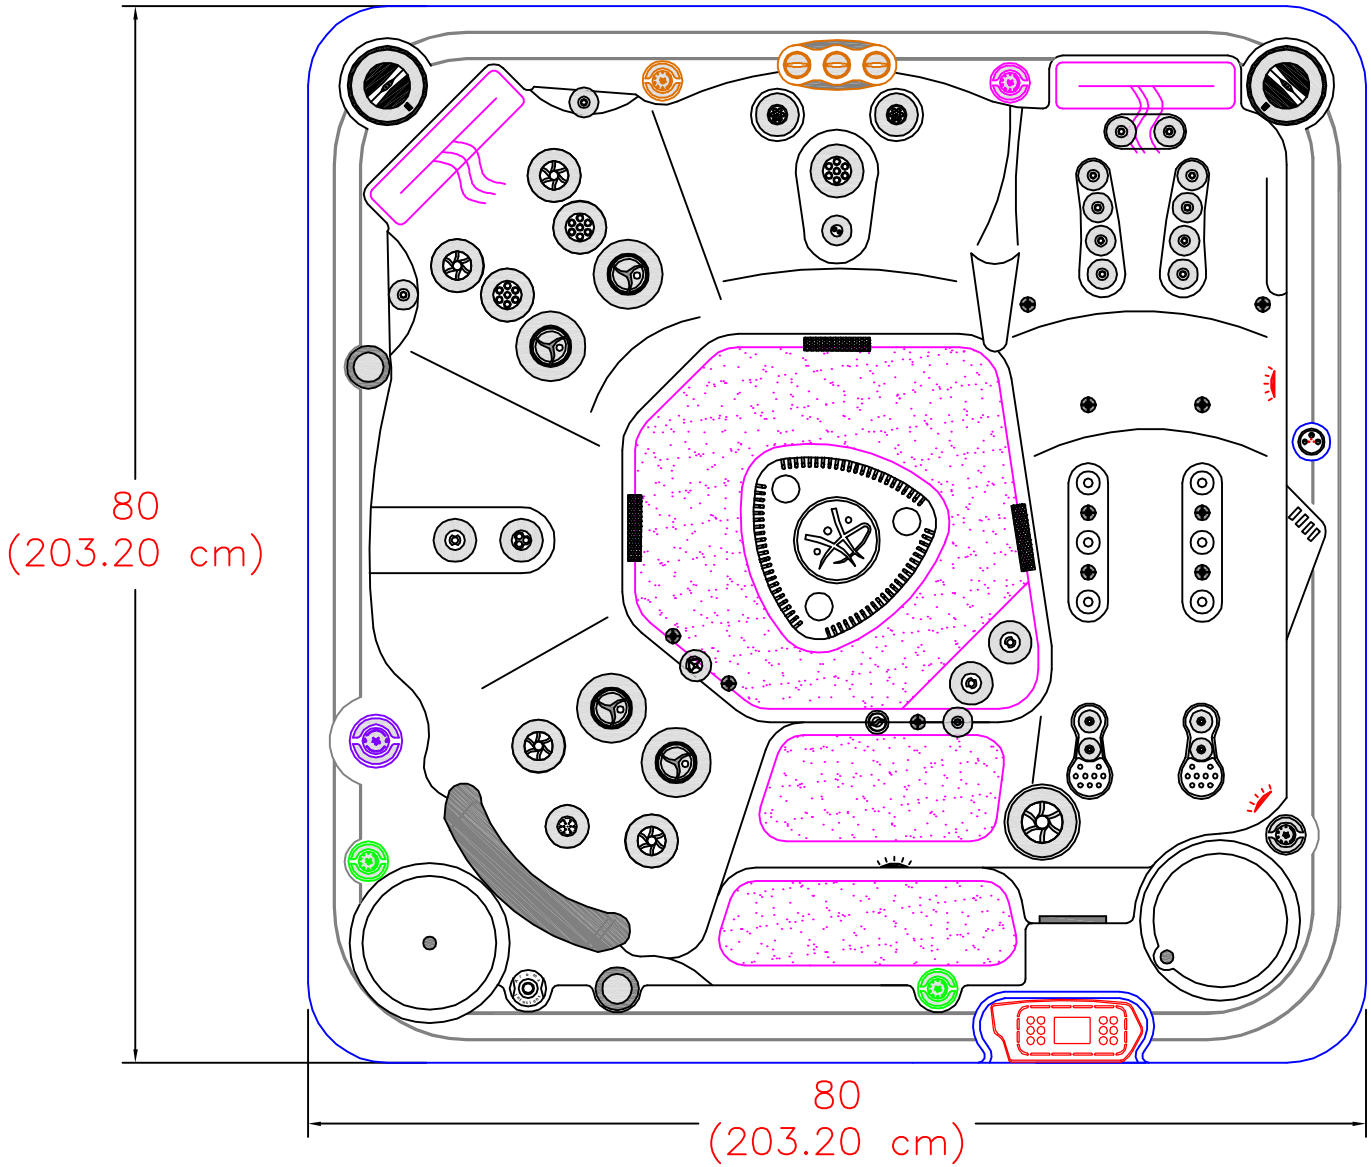

2016 SELF CLEAN 570-37" PLATINUM
(42 actual jets)

NOTE:
Dimensional tolerances are as follows due to variations in manufacturing:
Length / Width / Height(s): +/- 3/8"
Height Variance (side to side): +/- 1/4"