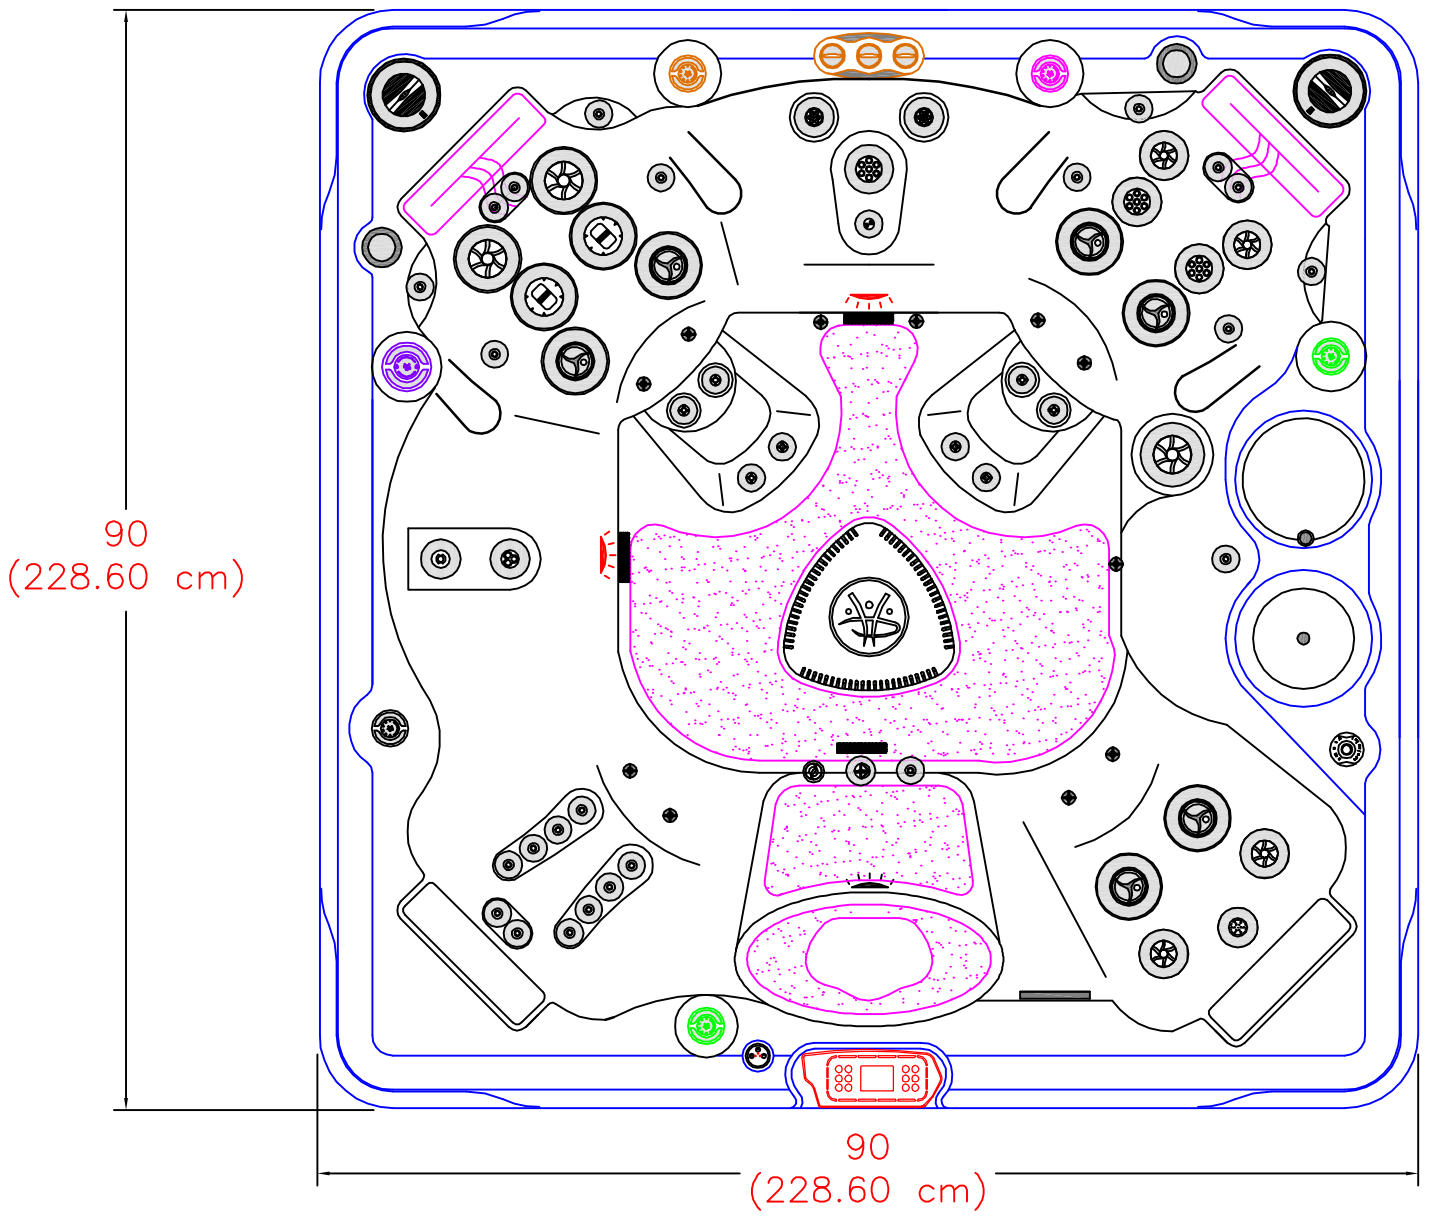

2016 SELF CLEAN 720 PLATINUM
(55 actual jets)

NOTE:
Dimensional tolerances are as follows due to variations in manufacturing:
Length / Width / Height(s): +/- 3/8"
Height Variance (side to side): +/- 1/4"