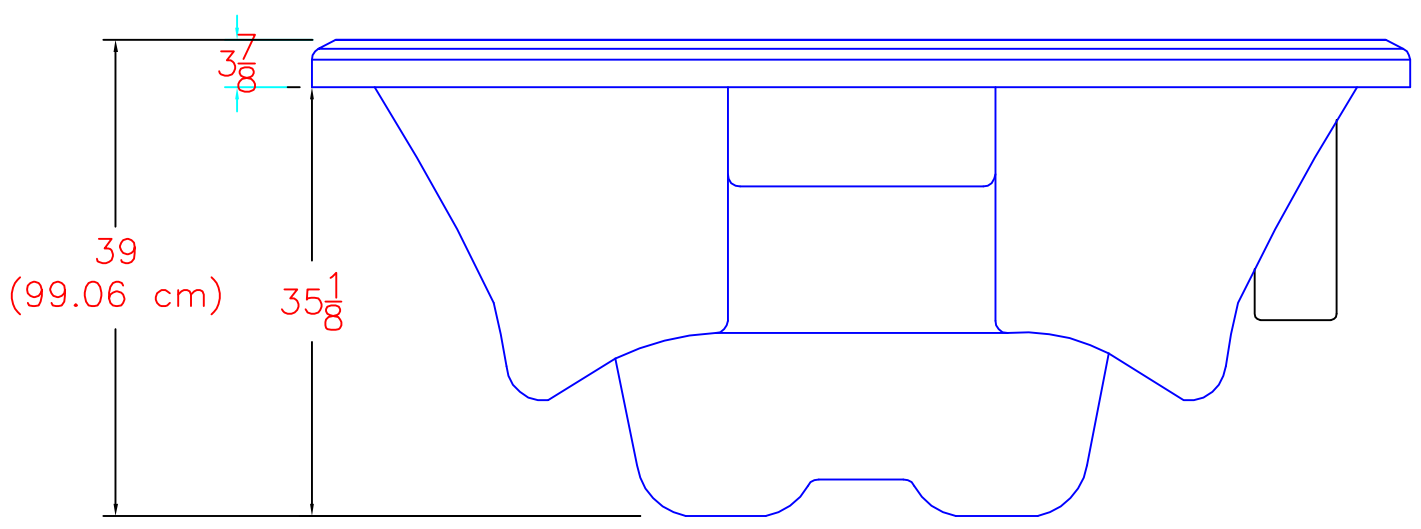

2016 SELF CLEAN 720 PLATINUM
(55 actual jets)

NOTE:
Dimensional tolerances are as follows due to variations in manufacturing:
Length / Width / Height(s): +/- 3/8"
Height Variance (side to side): +/- 1/4"