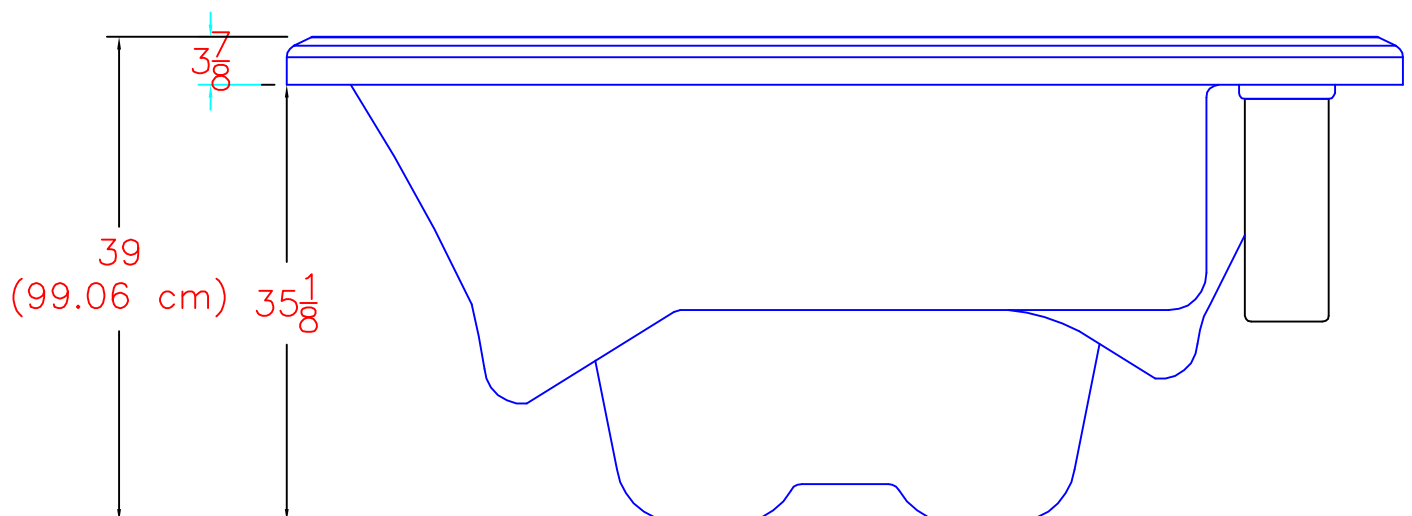

2016 SELF CLEAN 770 PLATINUM
(57 actual jets)

NOTE:
Dimensional tolerances are as follows due to variations in manufacturing:
Length / Width / Height(s): +/- 3/8"
Height Variance (side to side): +/- 1/4"