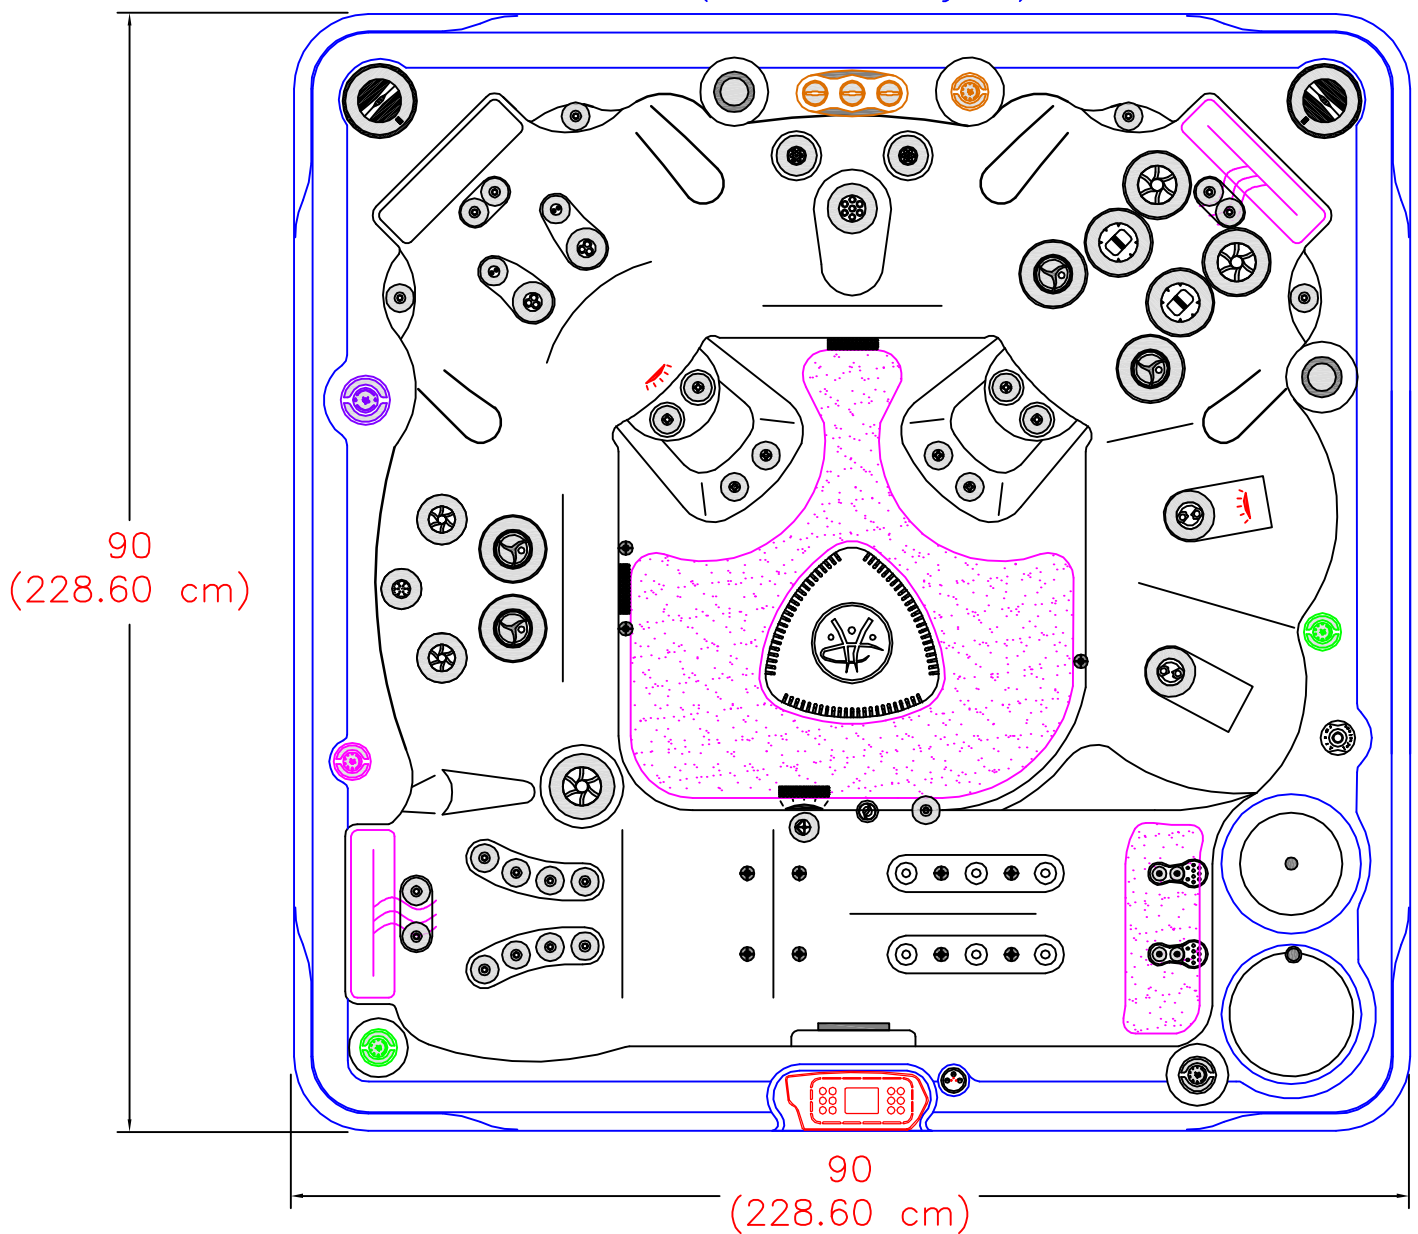

2016 SELF CLEAN 770 PLATINUM
(57 actual jets)

NOTE:
Dimensional tolerances are as follows due to variations in manufacturing:
Length / Width / Height(s): +/- 3/8"
Height Variance (side to side): +/- 1/4"