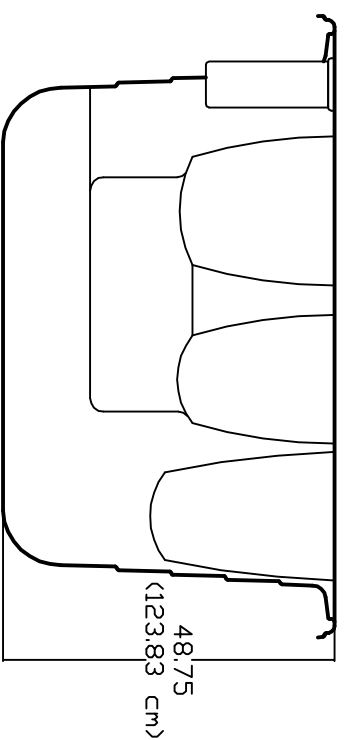

2016 AQUASPORT 12FX CROSS SECTION LAYOUT

NOTE:
Dimensional tolerances are as follows due to variations in manufacturing:
Length / Width / Height(s): +/- .5/8"
Height Variance (side to side): +/- .1/2"