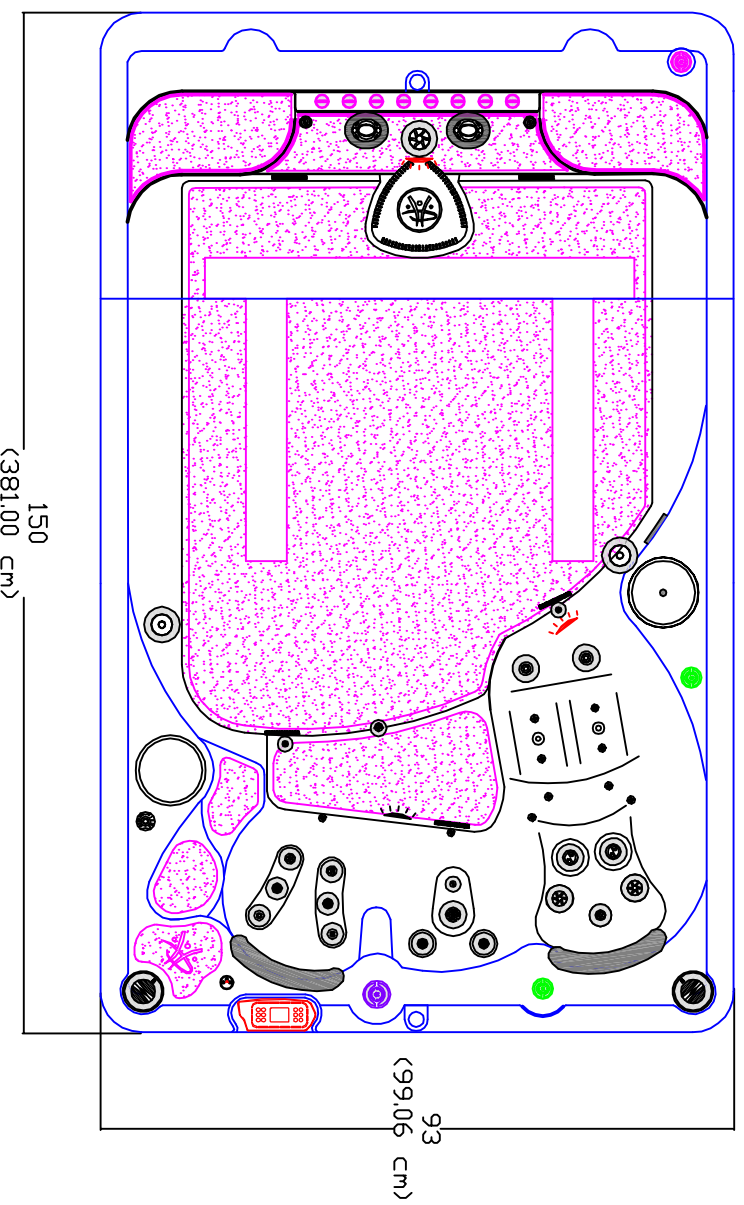

2016 AQUASPORT 12FX CROSS SECTION LAYOUT

NOTE:
Dimensional tolerances are as follows due to variations in manufacturing:
Length / Width / Height(s): +/- .5/8"
Height Variance (side to side): +/- .1/2"