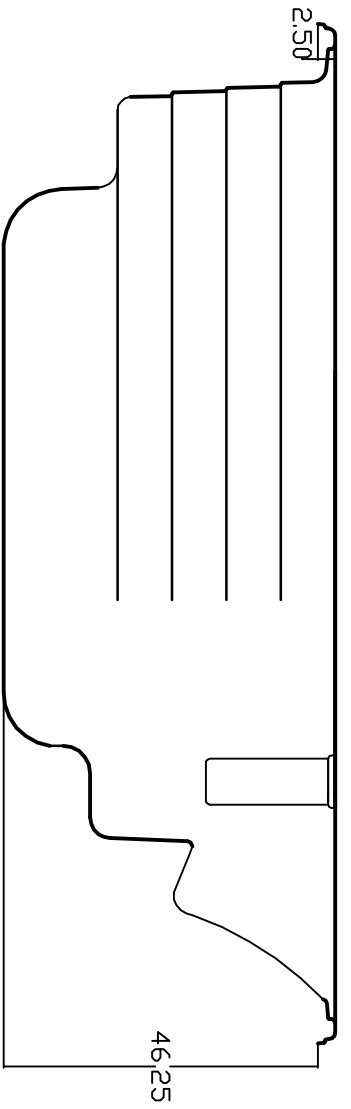

2016 AQUASPORT 12FX CROSS SECTION LAYOUT

NOTE:
Dimensional tolerances are as follows due to variations in manufacturing:
Length / Width / Height(s): +/- .5/8"
Height Variance (side to side): +/- .1/2"