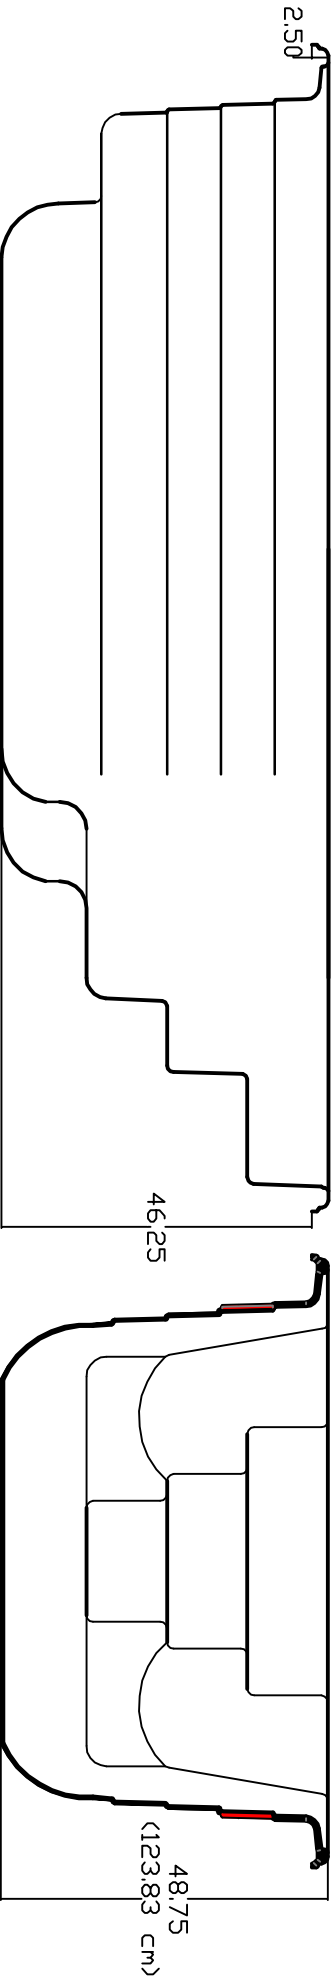

2016 AQUATRAINER 14FX CROSS SECTION LAYOUT

NOTE:
Dimensional tolerances are as follows due to variations in manufacturing:
Length / Width / Height(S): +/- .58"
Height Variance (Side to side): +/- .12"