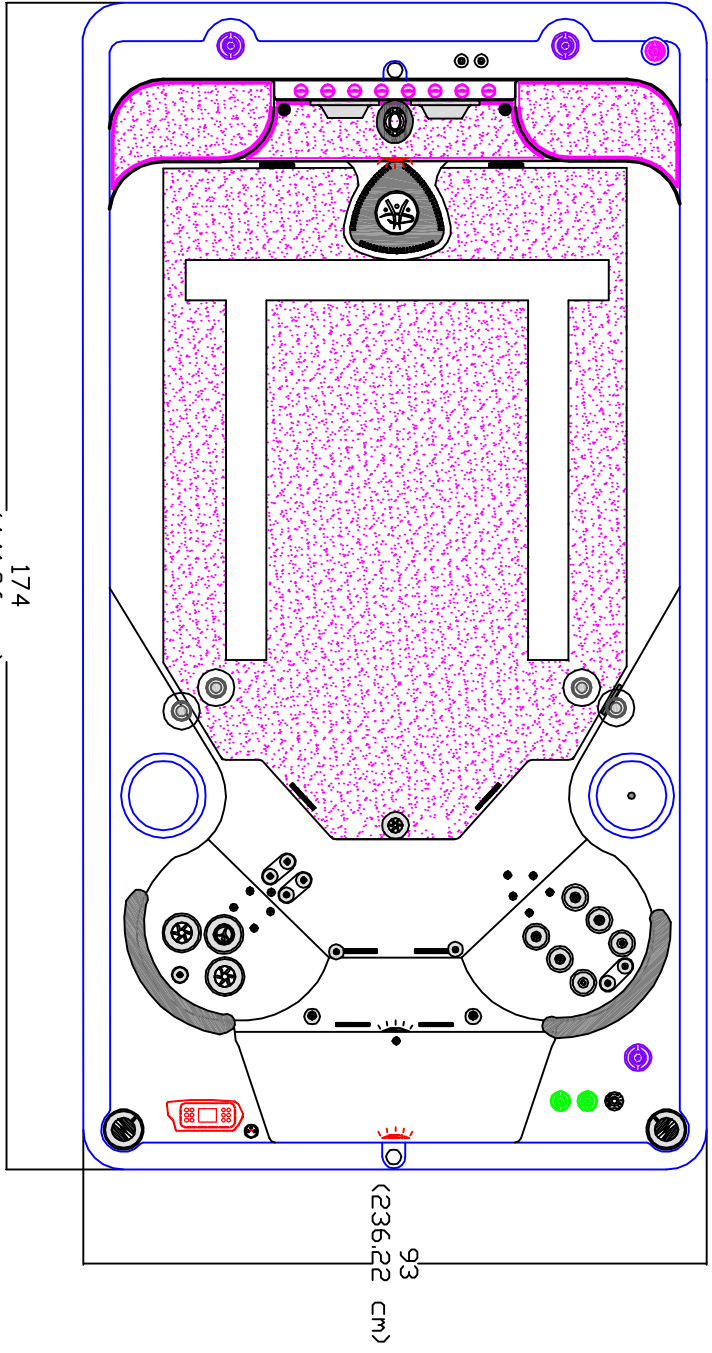

2016 AQUATRAINER 14FX CROSS SECTION LAYOUT

NOTE:
Dimensional tolerances are as follows due to variations in manufacturing:
Length / Width / Height(S): +/- .58"
Height Variance (Side to side): +/- .12"