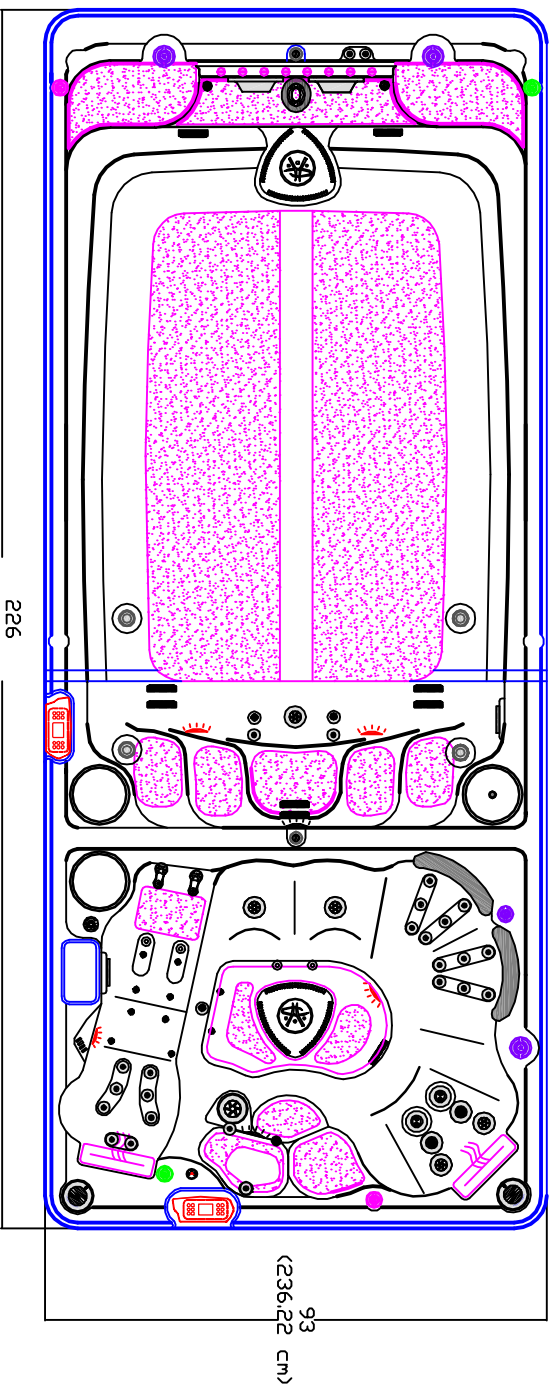

2016 AQUATRAINER 19DTFX CROSS SECTION LAYOUT

NOTE:
Dimensional tolerances are as follows due to variations in manufacturing:
Length / Width / Height(S) +/- .50"
Height Variance (side to side) +/- .12"