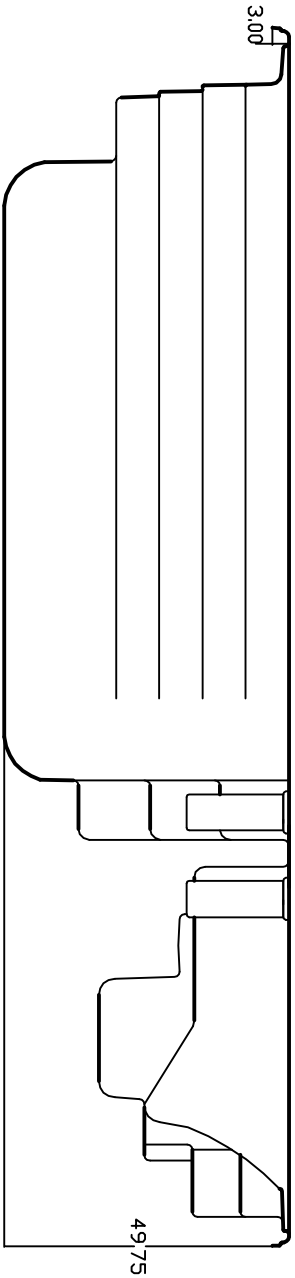

2016 AQUATRAINER 19DTFX CROSS SECTION LAYOUT

NOTE:
Dimensional tolerances are as follows due to variations in manufacturing:
Length / Width / Height(S) +/- .50"
Height Variance (side to side) +/- .12"